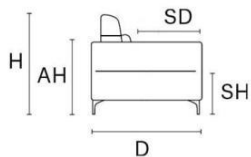

REV. 037 DEL 07/07/2025 | Pag. 1 of 2

**D 99 MD 171 H 94 AH 67 SH 50 SD 60 MSD 109 MH 103**

**MAXI SEAT (VERSION OF THE GROUP HAVE THE SAME SEAT WIDTH)**

W 216  
V106+V108 3 SEATER MAXI RCL  
ELECTRIC HEAD-FOOT